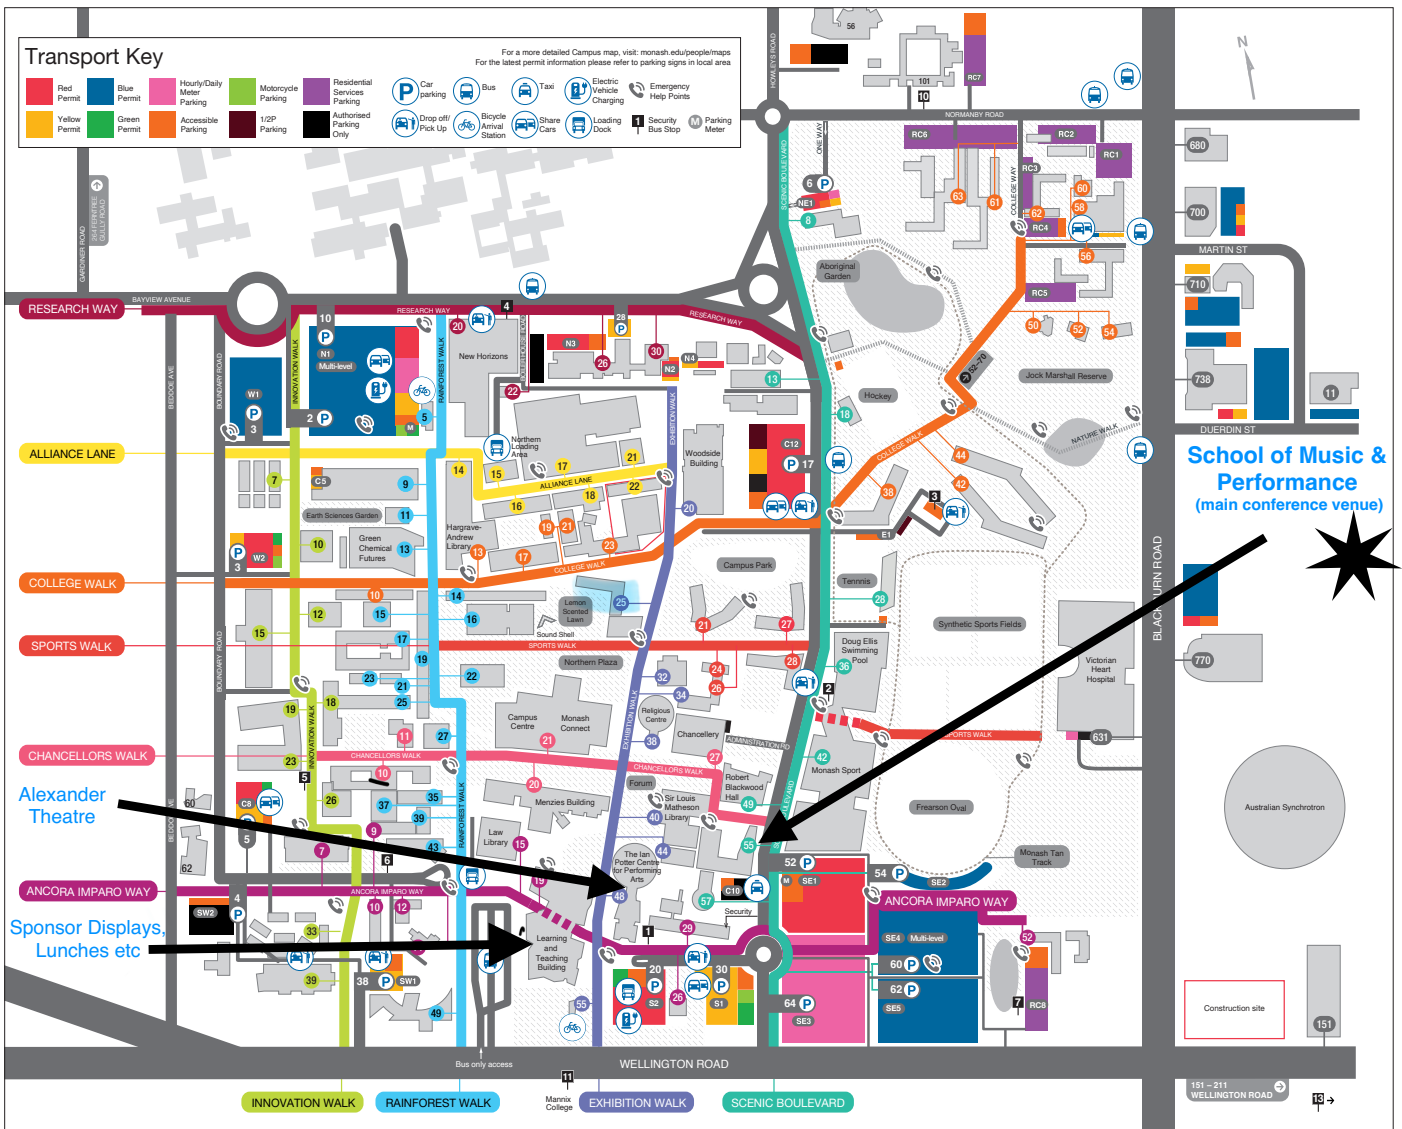

Monash University Clayton campus - APPC 2024 Venues

Building/Department Name	Address	Building/Department Name	Address	Building/Department Name	Address	Building/Department Name	Address
Administration A (3C)	34 Exhibition Walk	Medicine F (13F)	26 Innovation Walk	Major Lecture Theatres	21 Rainforest Walk	Parking	North-West Car Parks (enter via Gardiner Road and Bayview Avenue)
Administration B (3D)	26 Sports Walk	Medicine, Nursing and Health Sciences Faculty Teaching (73P)	33 Innovation Walk	Biological Sciences S7-S8 (21)	25 Exhibition Walk	Central Five (C5)	4 Innovation Walk
Biorescience Processing Research Institute of Australia (BioPRIA) (59)	24 Sports Walk	Medicine, Nursing and Health Sciences Offices (64)	43 Rainforest Walk	Central One	21 College Walk	North One Multi-level - Ground level (N1)	2 Innovation Walk
Biological Sciences (18)	15 Alliance Lane	Monash Centre for Nanofabrication (222)	151 Wellington Road	Engineering E1-E3 (32)	20 Chancellors Walk	North One Multi-level - Upper levels (N1)	2 Innovation Walk
Biology (17)	18 Innovation Walk	Menzies Building (11)	20 Chancellors Walk	Humanities H1-H10	19 Ancora Imparo Way	North Two (N2)	28 Research Way
Biology - First Year (28)	23 Rainforest Walk	Monash Biomedical Imaging (220)	770 Blackburn Road	G54, G81	35 Rainforest Walk	North Three (N3)	28 Research Way
Biomedical Learning and Teaching Building (93)	7 Ancora Imparo Way	Monash Centre for Electron Microscopy (81)	10 Innovation Walk	Medicine M1	37 Rainforest Walk	West One (W1)	3 Alliance Lane
Boiler House (39)	22 Research Way	Monash Children's Centre Co-op (162)	62 Beddoe Avenue	Medicine M2-M3	11 Rainforest Walk	West Two (W2)	3 College Walk
Buildings and Property (40 & 56)	26 & 30 Research Way	Monash Club (50)	32 Exhibition Walk	Science (North), S13-S15	15 Rainforest Walk	South-West Car Parks	5 Ancora Imparo Way
Campus Centre (10)	21 Chancellors Walk	Monash Community Family Co-operative (83)	56 Howleys Road	Science (West), S5-S6	16 Rainforest Walk	South-west One (SW1)	38 Innovation Walk
Central Science Block (19)	19 Rainforest Walk	Monash House (65)	14 Ancora Imparo Way	Science S1-S4, S9-S12, S11-S14, S17	14 Alliance Lane	South-west Two (SW2)	4 Ancora Imparo Way
Chancellery (96)	27 Chancellors Walk	Monash HR (including Staff Training) (226)	211 Wellington Road	South One	43 Rainforest Walk	North-East Car Parks (enter via Howleys Road and Normandy Road)	17 Scenic Boulevard
Chemistry (23)	17 Rainforest Walk	Monash Law Clinic (160)	60 Beddoe Avenue	The Woodside Building LG02	20 Exhibition Walk	Central Twelve (C12)	17 Scenic Boulevard
Doug Ellis Swimming Pool (18)	36 Scenic Boulevard	Monash Sport (1)	42 Scenic Boulevard	Residences	42 College Walk	East One (E1)	3 Scenic Boulevard
Earth, Atmosphere & Environment (28)	9 Rainforest Walk	Monash Sustainable Development Institute (74)	8 Scenic Boulevard	Briggs Hall (659)	21 Sports Walk	North Four (N4)	32 Research Way
Education (6)	29 Ancora Imparo Way	Monash University Accident Research Centre (70)	21 Alliance Lane	Campbell Hall (89)	56 College Walk	North-east One (NE1)	6 Scenic Boulevard
Engineering 31 (31)	17 College Walk	Monash University Business Park (201)	680 Blackburn Road	Deakin Hall (45)	62 College Walk	North-east Two (NE2)	64 Scenic Boulevard
Engineering 33 (33)	19 Alliance Lane	Monash University Business Park (202)	710 Blackburn Road	Farrer Hall (45)	27 Sports Walk	North-east Three (NE3)	Residential Carpark 7
Engineering 35 (35)	16 Alliance Lane	Monash University Business Park (203)	700 Blackburn Road	Holman Hall (88)	60 College Walk	North-east Four (NE4)	Residential Carpark 3
Engineering 36 (36)	17 Alliance Lane	Monash University Business Park (205)	738 Blackburn Road	Howitt Hall (46)	44 College Walk	North-east Five (NE5)	Residential Carpark 2
Engineering 37 (37)	23 College Walk	MPavilion 2017 at Monash University (97)	26 Ancora Imparo Way	Jackomos Hall (85A)	28 Sports Walk	North-east Six (NE6)	Residential Carpark 1
Engineering 60 (60)	22 Alliance Lane	New Horizons (82)	20 Research Way	Logan Hall (90)	58 College Walk	North-east Seven (NE7)	Residential Carpark 4
Engineering 69 (69)	14 Alliance Lane	Northern Pavilion	28 Scenic Boulevard	Mannix College (218)	101 Normandy Road	North-east Eight (NE8)	Residential Carpark 5
Engineering 72 (72)	13 Scenic Boulevard	Performing Arts (68)	58 Scenic Boulevard	Monash Residential Services (MRS) (47)	63 College Walk	South-East Car Parks (enter via Wellington Road)	Administration Road
Grounds Workshop (57)	14 Scenic Boulevard	Physics (27)	10 College Walk	Normanby House (52)	67 College Walk	Chancery Underground (96)	20 Ancora Imparo Way
Green Chemical Futures (86)	13 Rainforest Walk	Plant Sciences Complex (42A, 42B)	54 College Walk	Richardson Hall (43)	52 Ancora Imparo Way	South One (S1)	30 Ancora Imparo Way
Hargrave-Andrew Library (30)	13 College Walk	Religious Centre (9)	38 Exhibition Walk	Roberts Hall (44)	38 College Walk	South-east One (SE1)	52 Scenic Boulevard
Hockey Pavilion	18 Scenic Boulevard	Science and Information Technology (26)	49 Scenic Boulevard	South East Flats (49)	52 Ancora Imparo Way	South-east Two (SE2)	54 Scenic Boulevard
The Ian Potter Centre for Performing Arts (7)	48 Exhibition Walk	Science Instrumentation and Technology Development Platform (40)	14 Rainforest Walk	Turner Hall (87)	38 College Walk	South-east Three (SE3)	64 Scenic Boulevard
Alexander Theatre, Sound Gallery and Jazz Club	48 Exhibition Walk	Security (6) - enter via Scenic Boulevard	26 Research Way	Wellington Road/Parker Street	58 College Walk	South-east Four Multi-level (SE4)	60 Scenic Boulevard
Information Technology (63)	25 Exhibition Walk	Sir Louis Matheson Library (4)	29 Ancora Imparo Way	Wellington Road/Parker Street	17 Scenic Boulevard	South-east Five (SE5)	62 Scenic Boulevard
Institute of Vector-Borne Disease (53)	12 Innovation Walk	Sir Louis Matheson Library Annexe (67)	44 Exhibition Walk	Woolston Road	10 Research Way	South-east Six (SE6)	Residential Carpark 8
Japanese Studies Centre (54)	12 Ancora Imparo Way	STRIP1 Monash Biotechnology (75)	15 Innovation Walk	Yarrowong (58)	30 Ancora Imparo Way	Off-Campus Car Parks	Address
Jock Marshall Reserve	42 Ancora Imparo Way	STRIP2 School of Biomedical Sciences (77)	19 Innovation Walk		5 Ancora Imparo Way	Off-campus One (OC1)	Wellington Road/Blackburn Road
Jock Marshall Reserve	12 Ancora Imparo Way	STRIP3 School of Biomedical Sciences (76)	23 Innovation Walk			Drop-off/Pick-up Locations	Address
Environmental Laboratories (42)	52 College Walk	Victorian Heart Hospital	631 Blackburn Road			North	outside 20 Research Way
John Monash Science School (84)	39 Innovation Walk	The Woodside Building for Technology and Design (94)	20 Exhibition Walk			C12 car park	17 Research Way
Law Building and Library (12)	15 Ancora Imparo Way	Yarrowong (58)	10 Ancora Imparo Way			E1 car park	outside 42 College Walk
Learning and Teaching Building (92)	19 Ancora Imparo Way					East	Scenic Boulevard, outside 28 Sports Walk
Mathematics (28)	9 Rainforest Walk					South	30 Ancora Imparo Way
Medicine A (13A)	37 Rainforest Walk					SW1 car park	38 Innovation Walk
Medicine B (13B)	39 Rainforest Walk					Taxis	Address
Medicine C (13C)	10 Chancellors Walk					Taxi Rank	outside 59 Scenic Boulevard
Medicine D (13D)	35 Rainforest Walk						
Medicine E (13E)	9 Ancora Imparo Way						