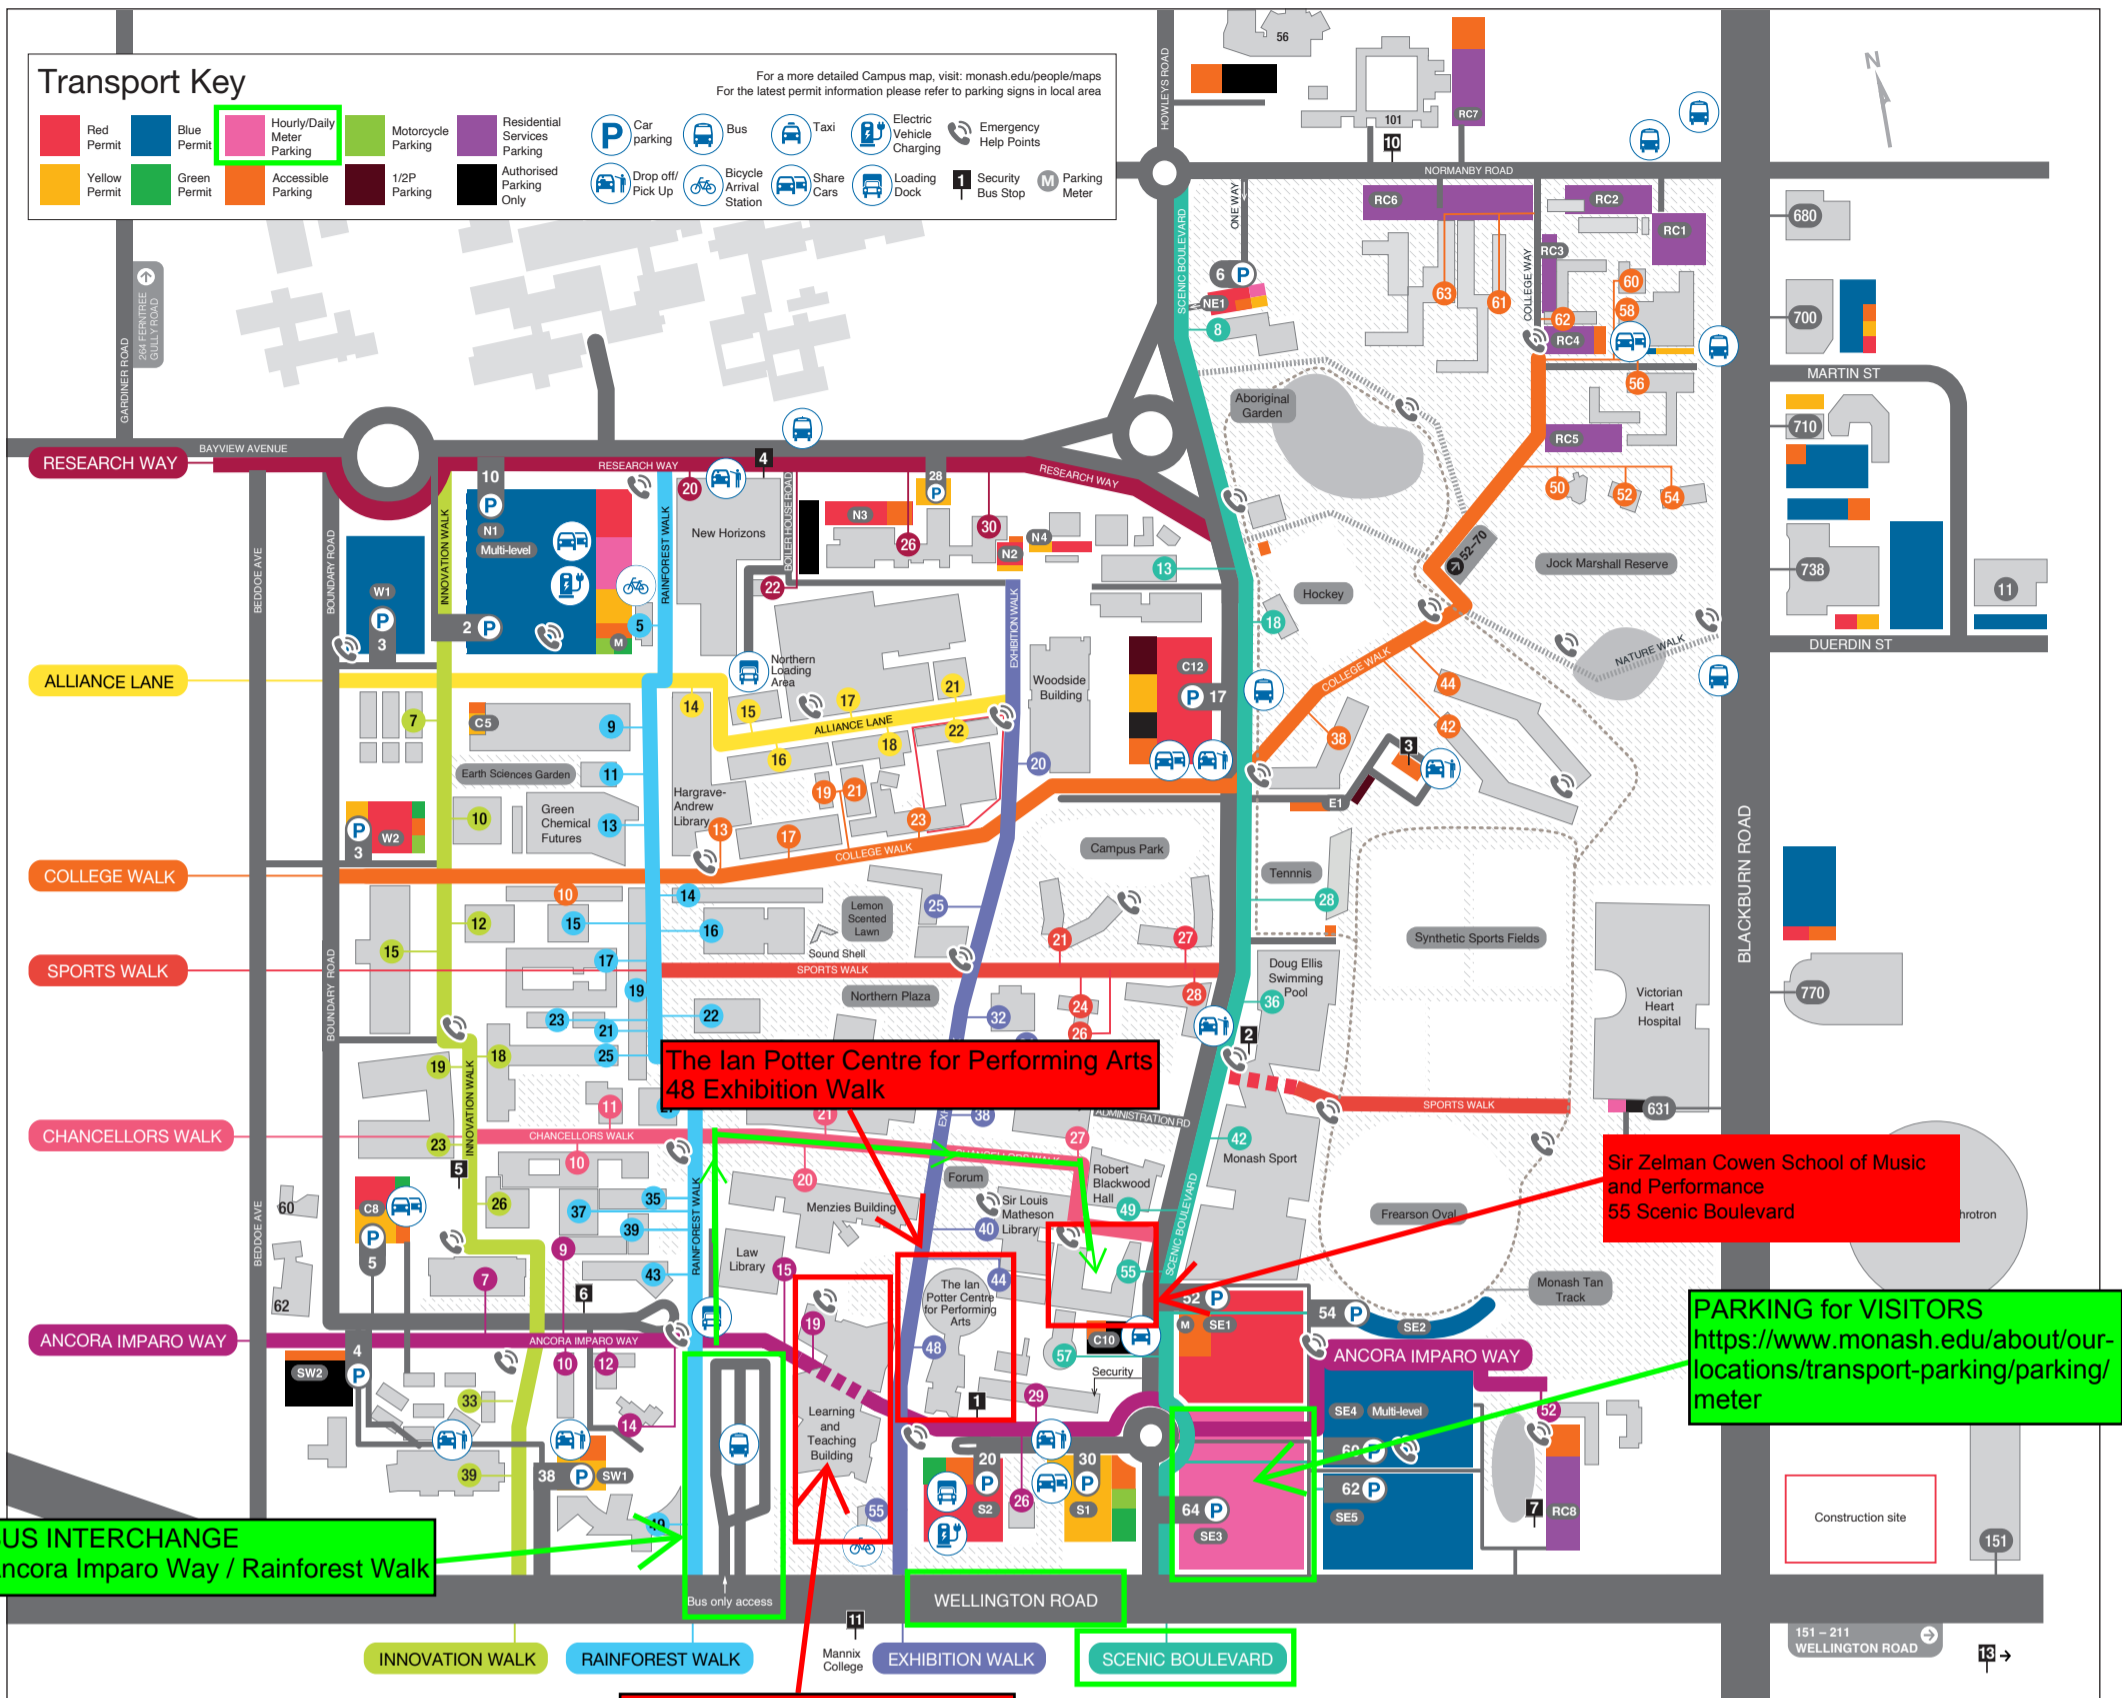

Monash University Clayton campus

Building/Department Name	Address
Biological Sciences S7-S8 (21)	21 Rainforest Walk
Central One	25 Exhibition Walk
Engineering E1-E3 (32)	21 College Walk
Humanities H1-H10	20 Chancellors Walk
Learning and Teaching Building G31, G54, G81	19 Ancora Imparo Way
Medicine M1	35 Rainforest Walk
Medicine M2-M3	37 Rainforest Walk
Science (North), S13-S15	11 Rainforest Walk
Science (West), S5-S6	15 Rainforest Walk
Science S1-S4, S9-S12, ST1-ST4, ST7	16 Rainforest Walk
Sir Alexander Stewart Theatre	14 Alliance Lane
South One	43 Rainforest Walk
The Woodside Building LG02	20 Exhibition Walk

Building/Department Name	Address
Briggs Hall (85B)	42 College Walk
Campbell Hall (89)	21 Sports Walk
Deakin Hall (48)	56 College Walk
Farrer Hall (45)	62 College Walk
Holman Hall (88)	27 Sports Walk
Howitt Hall (46)	60 College Walk
Jackomos Hall (85A)	44 College Walk
Logan Hall (90)	28 Sports Walk
Mannix College (218)	Wellington Road/Parker Street
Monash Residential Services (MRS) (47)	58 College Walk
Normanby House (52)	101 Normanby Road
Richardson Hall (43)	63 College Walk
Roberts Hall (44)	61 College Walk
South East Flats (49)	52 Ancora Imparo Way
Turner Hall (87)	38 College Walk